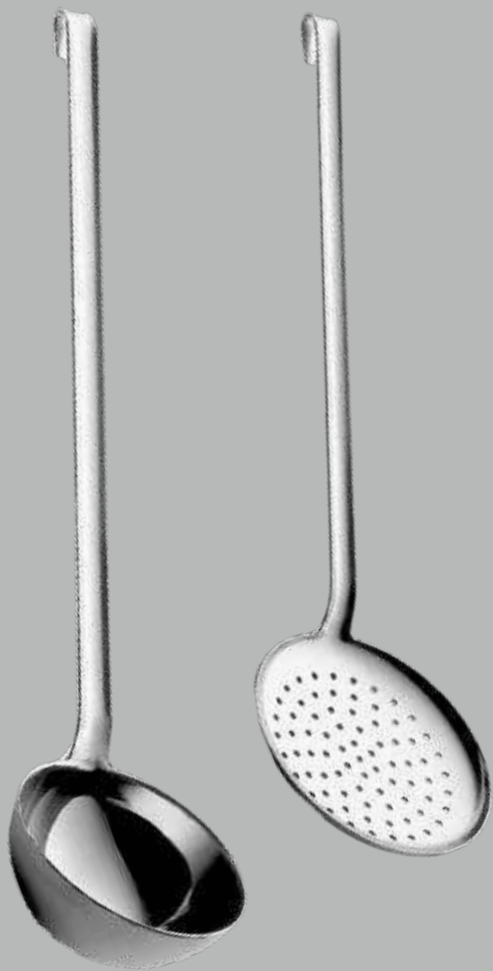

PROFESSIONAL

PRO mestolo e schiumarola || ladle and skimmer