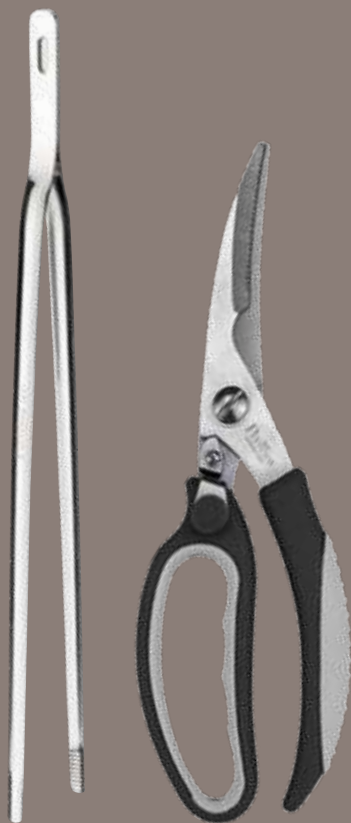

## INCREASINGLY TECHNICAL ACCESSORIES

TOOLS FOR FOOD pinza cuoco e trinciapollo | chef tongs and poultry shears

KITCHEN TOOLS taglia pasta, affetta formaggi e rotella pizza Ø mm 60 | dough cutter, cheese plane and pizza cutter Ø mm 60