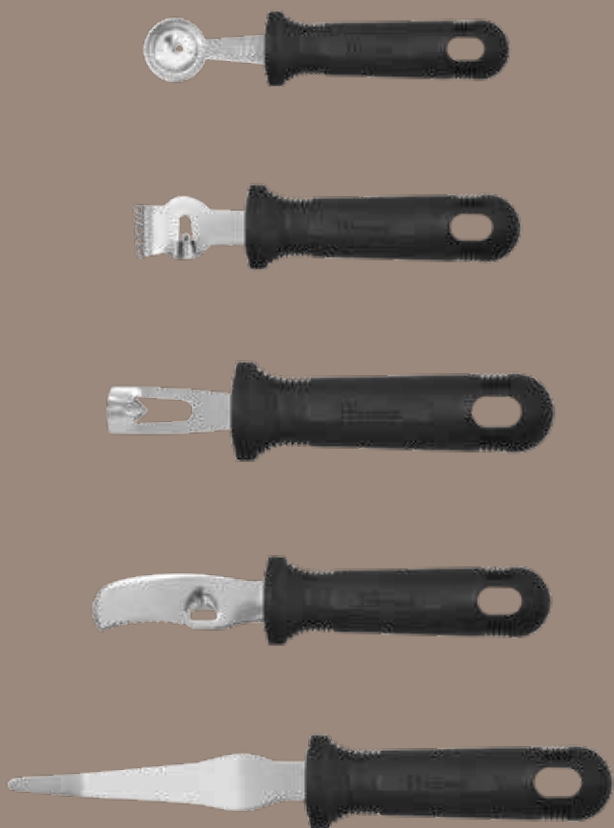

PROFESSIONAL

KITCHEN TOOLS scavino melone, riga limoni, scanalatore, coltello agrumi e coltello pompelmo | melon baller, lemon zester, channel knife, citrus peeler and grapefruit peeler